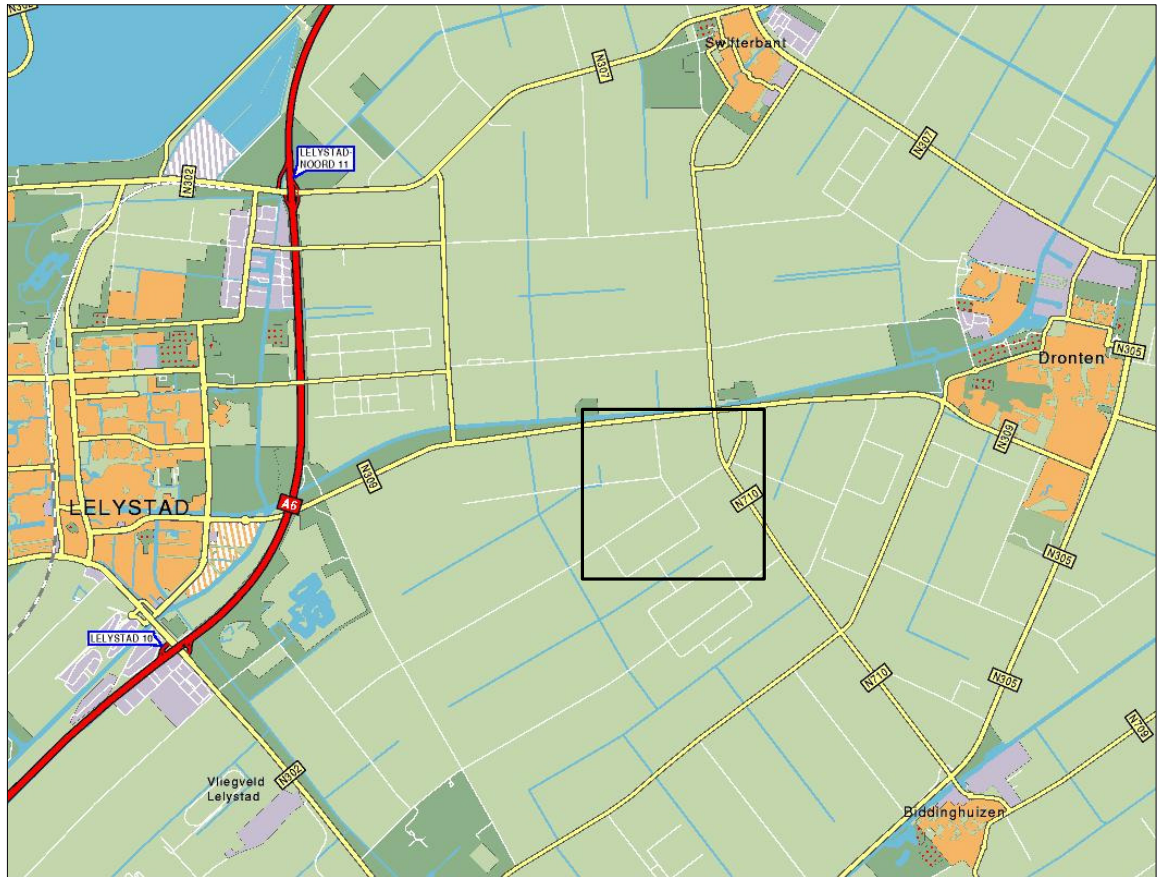

## How to find us

From Emmeloord:

- Follow the A6 towards Swifterbant.
- Take junction 12, Swifterbant (N711/Kamperhoekweg).
- At the roundabout straight ahead.
- Take after Swifterbant the first street right (Biddingweg).
- At the end turn left.
- Take after the bridge the first street right (Lisdoddeweg).
- At this street the third company at the left side.