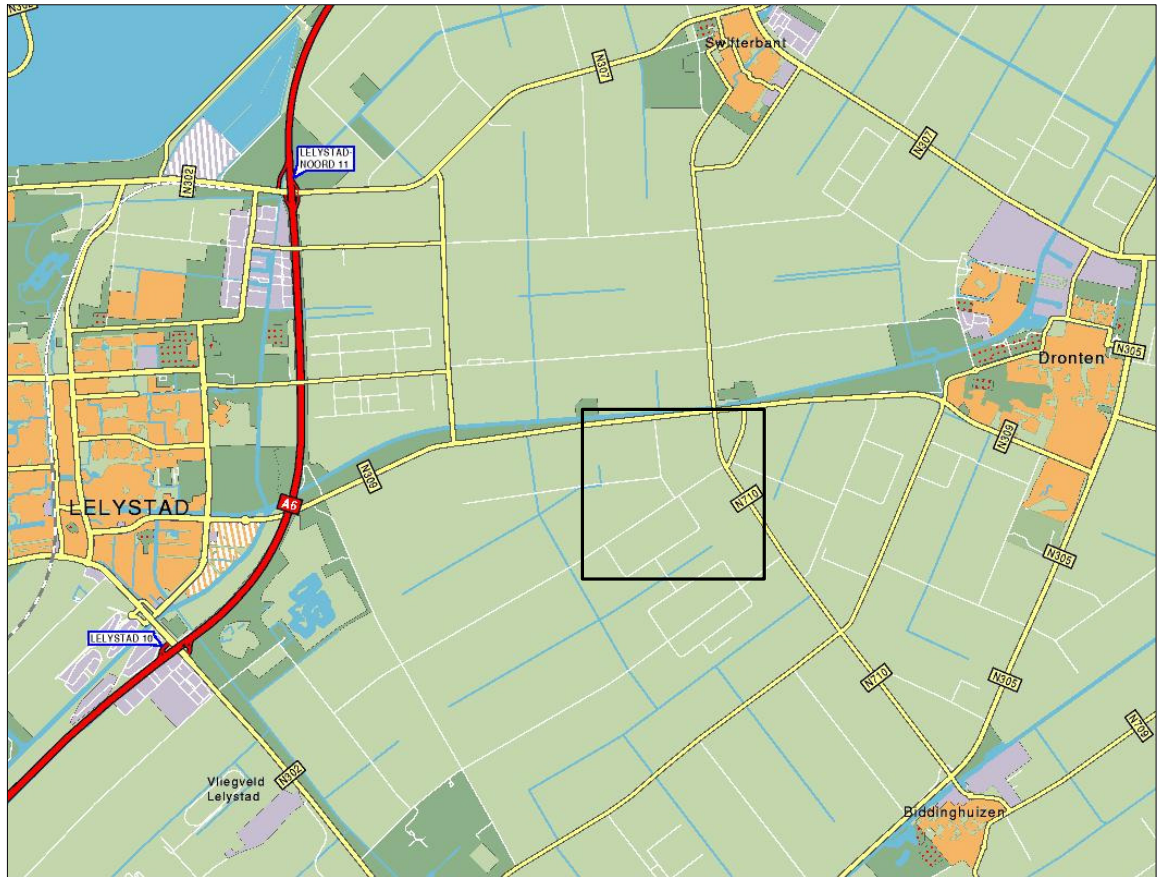

How to find us