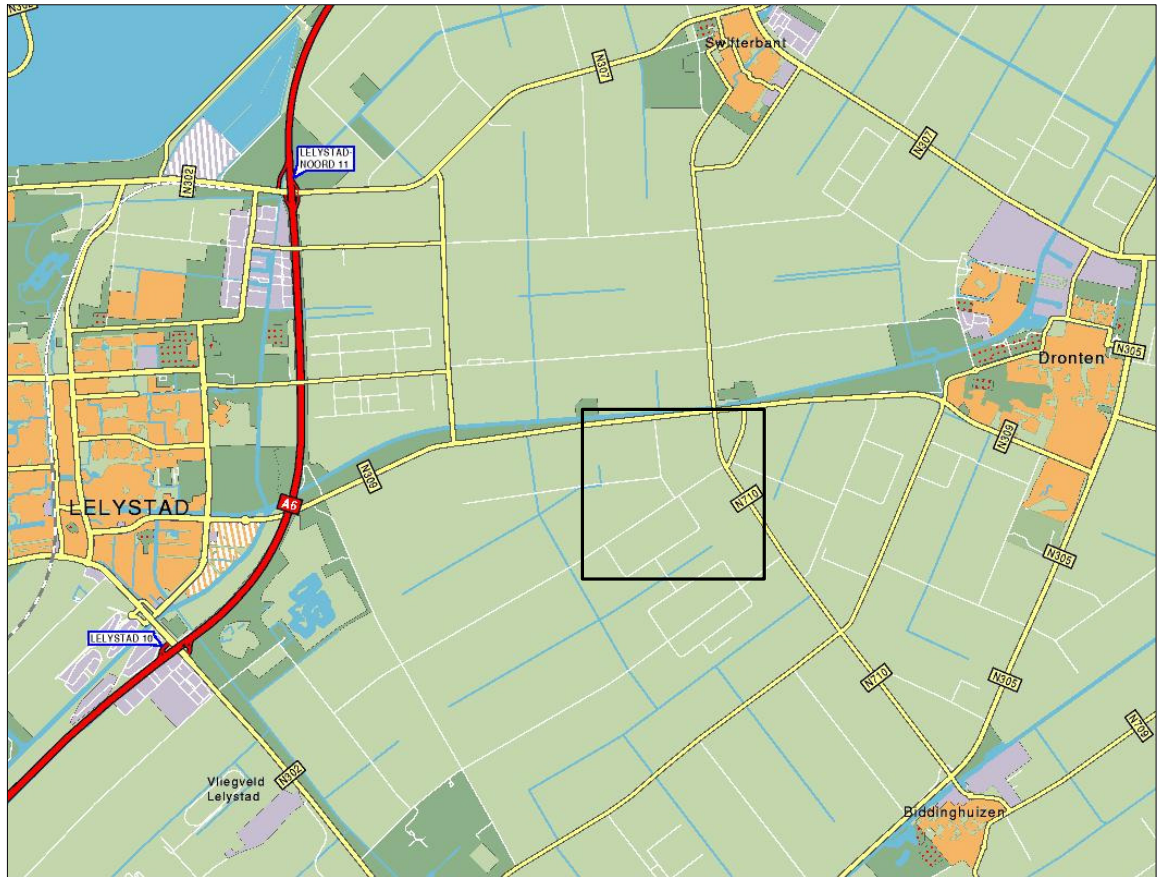

Mavé B.V.

Lisdoddeweg 21
8251 SM DRONTEN
The Netherlands
Tel. +31(0)321-337467
Fax +31(0)321-337542

Web: www.mave.nl
Email: info@mave.nl

NAUTIC & INDUSTRIAL ENGINEERING

How to find us

From Zwolle:

- At the roundabout drive towards Kampen over the N50.
- Take the junction Kampen/Dronten/Lelystad. At the traffic lights turn left (N307/Flevoweg).
- After the bridge this way will change into the N307/Hanzeweg. Follow this way to Dronten.
- Take the roundabout to left (N305/Biddingringweg).
- By the next roundabout straight ahead.
- After this the first street right. (N309/Dronterweg).
- At the roundabout straight ahead.
- Take the second street left (Lisdoddeweg).
- Cross the way at the crosspoint, continuation Lisdoddeweg.
- At this street the third company at the left side.